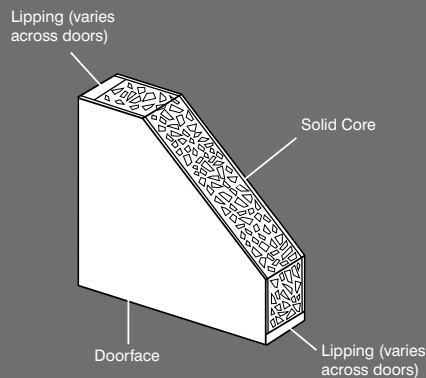

CORE TYPES

SOLID CORE