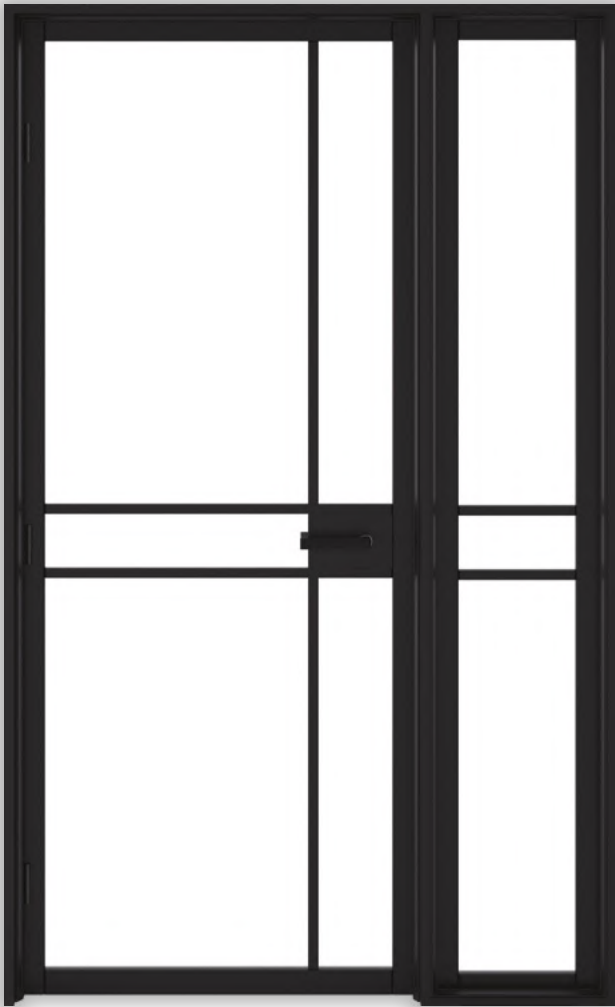

CREATED USING A GREENWICH, GREENWICH W6 DEMI PANEL AND MANHATTAN UNIVERSAL SIDELIGHT FRAME