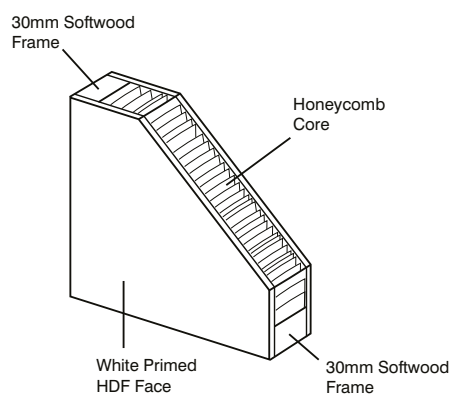

WHITE PRIMED FLUSH

“UNCOMPLICATED AND PRACTICAL, FLUSH DOORS ARE A SIMPLE, CLEAN AND CRISP BLANK CANVAS READY FOR YOU TO PERSONALISE AND ACCESSORISE”