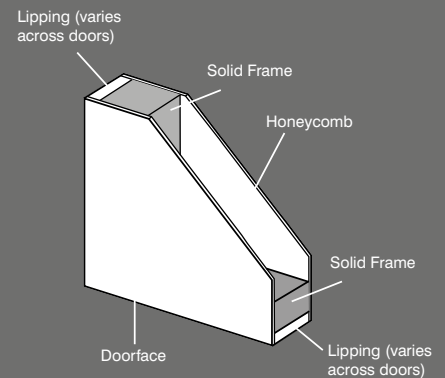

HOLLOW CORE