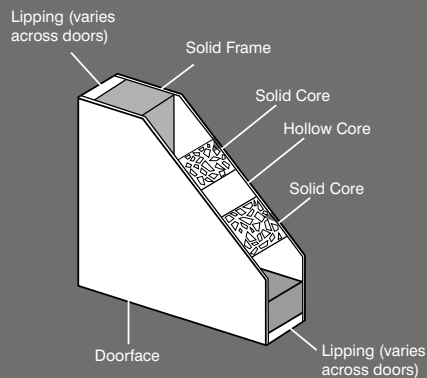

SEMI-SOLID CORE