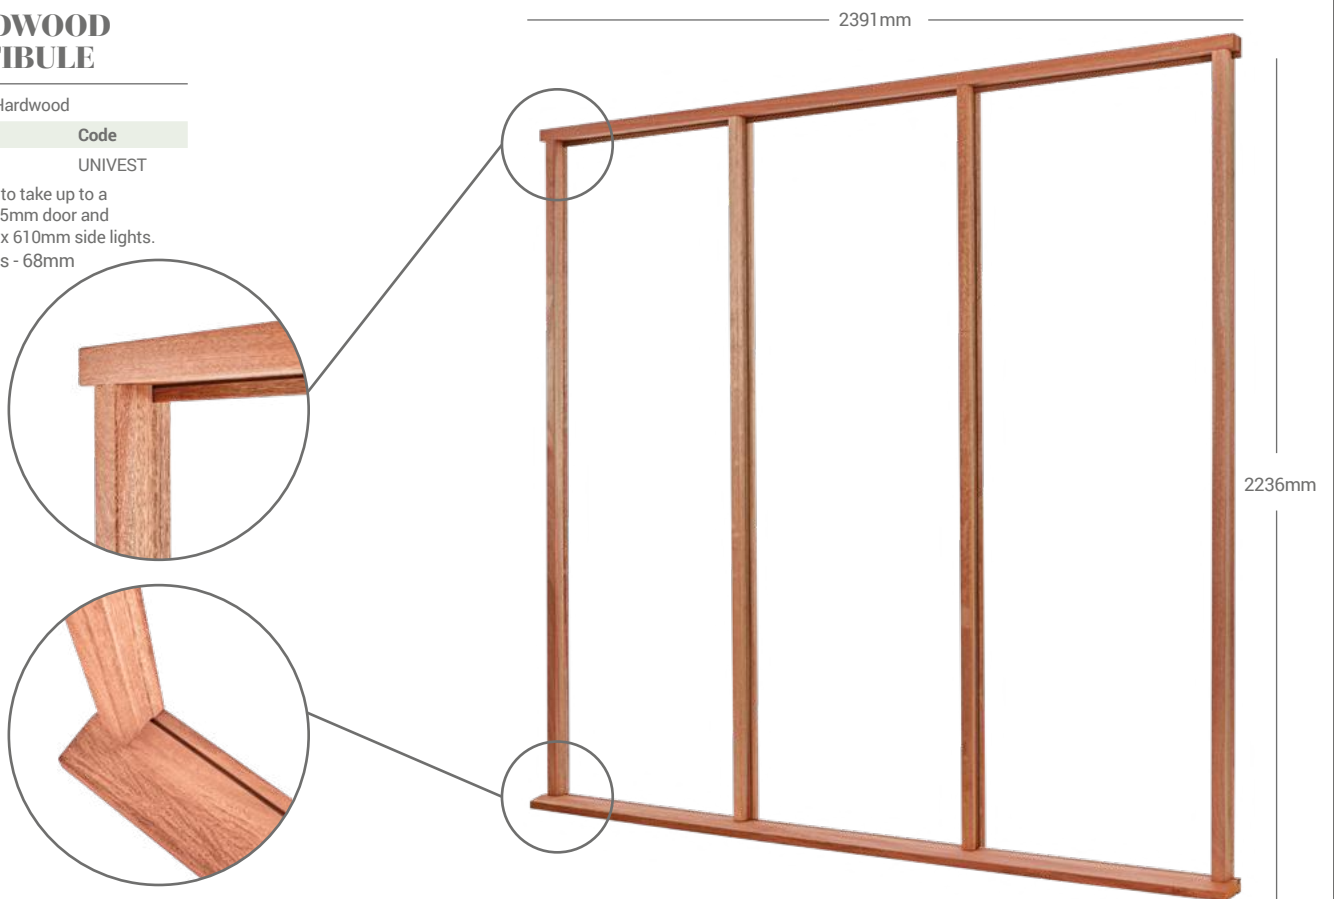

HARDWOOD VESTIBULE

Material Hardwood

Size	Code
Universal	UNIVEST

Designed to take up to a 2135 x 915mm door and two 2135 x 610mm side lights.
Thickness - 68mm