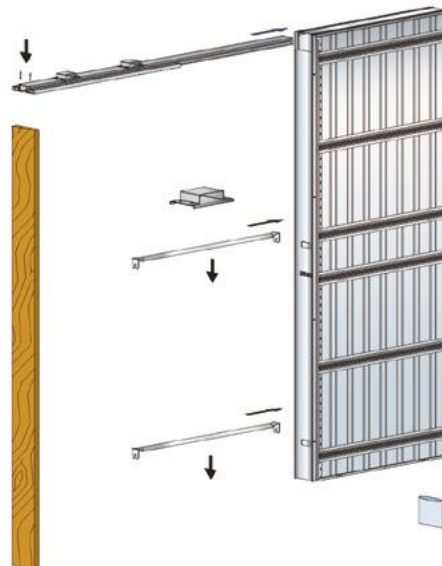

EASY 5 STEP INSTALLATION PROCESS

1. Insert aluminium track
2. Attach jamb and space bars
3. Fix to studwork
4. Apply plasterboard and plaster
5. Insert door