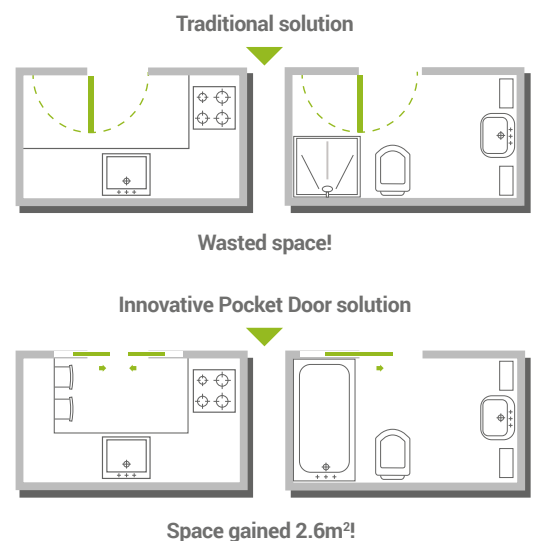

POCKET DOORS

The range offers two types of internal pocket door systems, the current pre-assembled set and all new self-assembly kit system. They allow doors to disappear effortlessly into your wall, letting you make the most of the space in your room. Pairing this unique system with an LPD Door has endless possibilities to add a feature to your home.

Pocket doors are designed to allow you to make use of the often unusable space taken up by conventional opening doors. By removing the footprint created by traditional hinged doors, users can typically save 2.6m² per door.

Fast becoming a neat, contemporary solution where space is at a premium, pocket door systems are ideal for living areas, en-suites or office spaces. In fact they can be used anywhere where you do not want a door encroaching into the room.