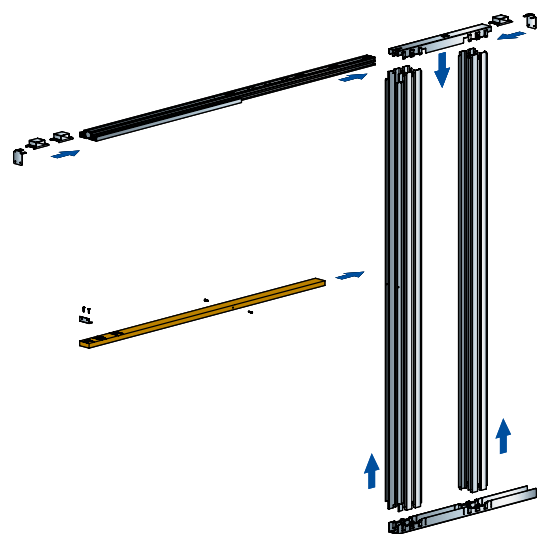

PRE-ASSEMBLED SET SINGLE DOOR POCKET DOOR

Code	Single Door Size				Installation Size Information						
	Imperial		Metric		Clear Opening Size (Walkthrough Area)		Cassette	Structural Opening Size		Finished Wall / Internal Space	
	Width (LP)	Height (HP)	Width (LP)	Height (HP)	Width (L)	Height (H)	(C)	Width (IL)	Height (IH)	(FW)	(IS)
POCKSD27*	2' 3" (27")	6' 6" (78")	686mm	1981mm	656mm	1970mm	700	1466mm	2080mm	125mm	70mm
POCKSD30*	2' 6" (30")		762mm		732mm		750	1592mm			
POCKSD33*	2' 9" (33")		838mm		808mm		900	1818mm			
POCKSD726*	N/A	N/A	726mm	2040mm	700mm	2030mm	700	1510mm	2140mm		
POCKSD826*			826mm		800mm		800	1710mm			