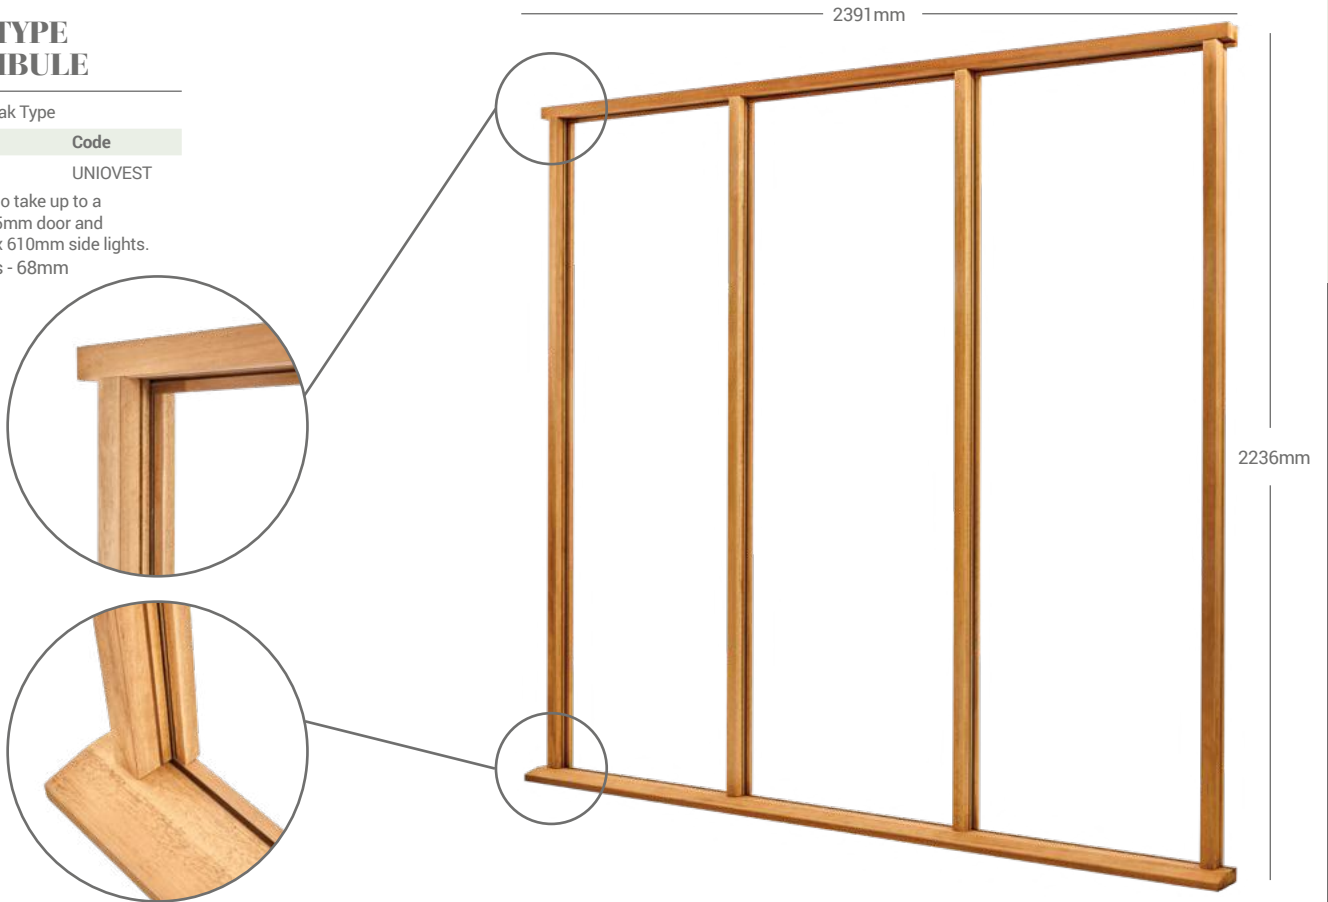

OAK TYPE VESTIBULE

Material Oak Type

Size	Code
Universal	UNIOVEST

Designed to take up to a 2135 x 915mm door and two 2135 x 610mm side lights.
Thickness - 68mm